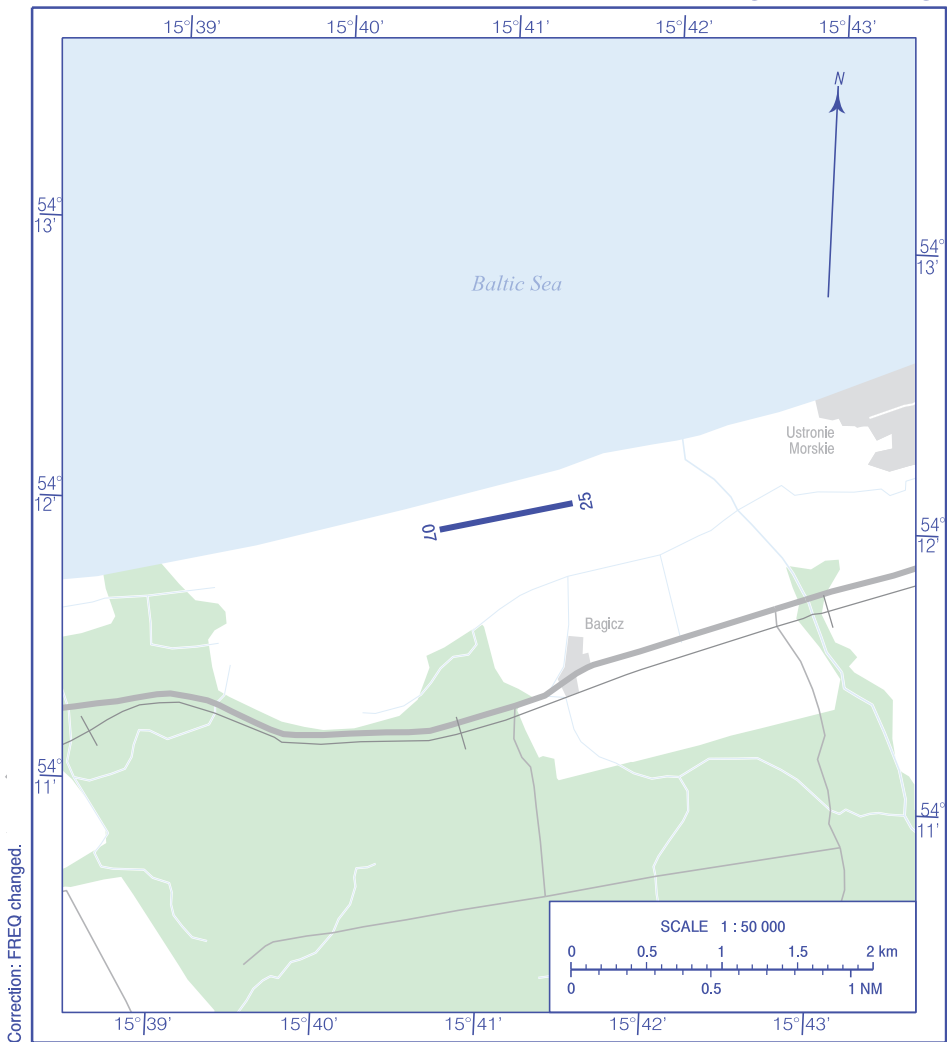

**VISUAL  
OPERATION  
CHART**

AD ELEV 20 ft

RADIO 118.830

**Bagicz k/Kołobrzegu**

AERODROME MINIMA				
AIRCRAFT TYPE	DAY		NIGHT	
	CEILING (ft)	VISIBILITY (m)	CEILING (ft)	VISIBILITY (m)
AEROPLANES	660	2000	-	-
GLIDERS	1000	3000	-	-
BALLOONS	660	3000	-	-
HANG GLIDERS AND PARAGLIDERS	660	3000	-	-